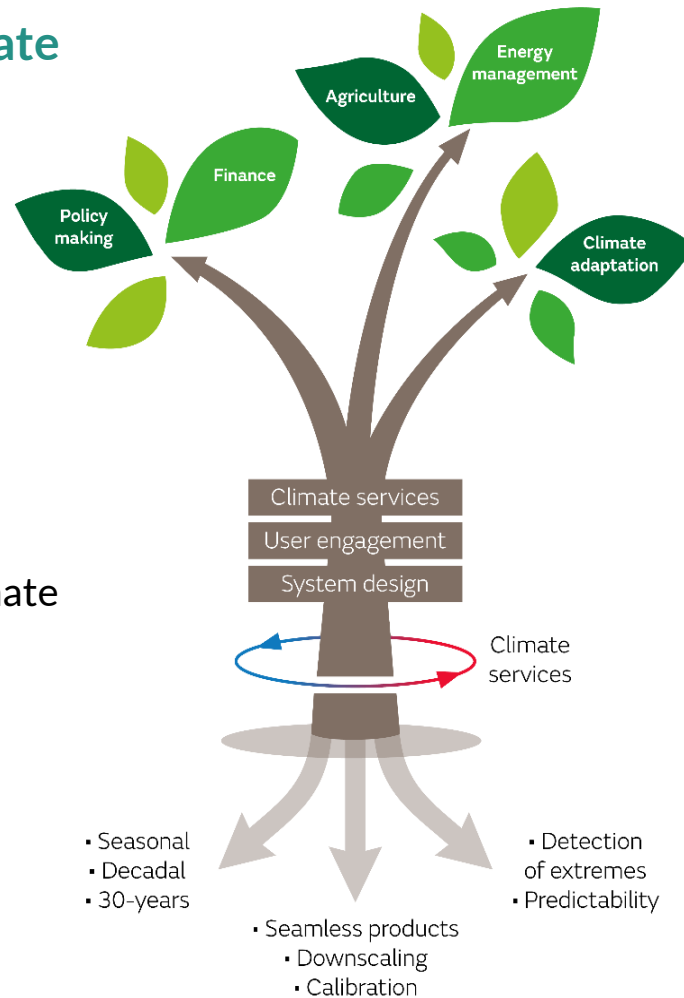

ASPECT

Facilitating seamless climate adaptation

- Adaptation-oriented
- Seamless predictions (climate predictions+projections)
- European climate
- Develop a delivery system

ASPECT is a Horizon Europe Research and Innovation Action that will produce and improve **seamless climate predictions** covering the **next 30 years** and will embed these predictions into societally important climate change adaptation decisions over a range of sectors, time scales, spatial scales and decision making levels.