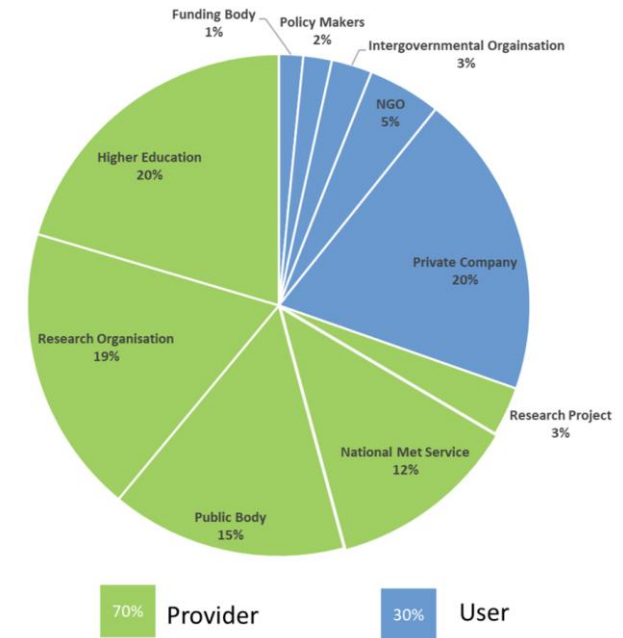

User Forum participants

‘Super users’ - Working intensely with users:

1. Codorniu (Wine company)
2. ClearGlass (Analytics for pension sector)
3. The Emilia-Romagna region, Italy (Mission Adaptation)
4. 2 more to be recruited via open competition!!

COMPETITION

BECOME A 'SUPER USER'

We are looking for two organisations involved in societally important sectors to join our project!

- ✓ Make better informed decisions
- ✓ Develop your understanding on extreme weather and climate risks
- ✓ Co-produce useful & usable seasonal-to-decadal predictions

Apply Now!

Funded by
the European Union

 ASPECT

BECOME A 'SUPER USER'

Apply Now!

TIMELINE

June 2023 -
Application Open

9 Oct 2023 -
Closing Date

Oct / Nov 2023 -
Interviews with
shortlisted applicants

December 2023 -
New Super Users
announced!

Climateurope2 - building a community on Climateurope legacy

2nd edition
Climateurope2
Webstival

Climate services for business and policy