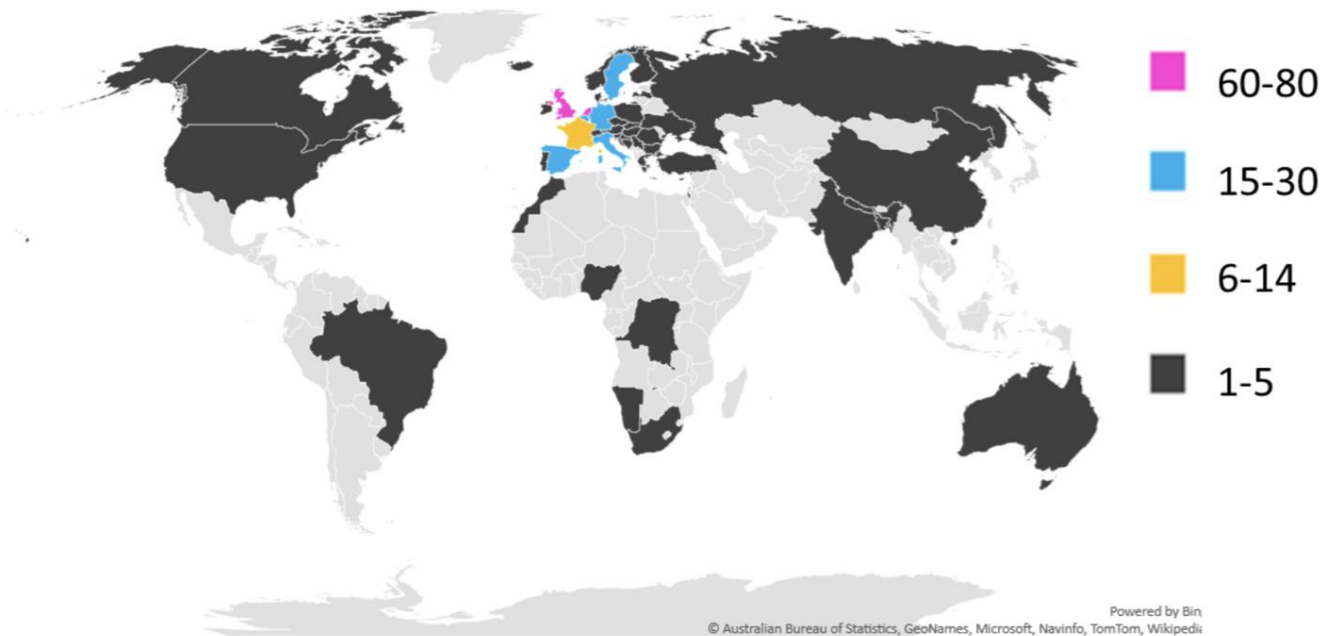

Climateurope2 - building a community on Climateurope legacy